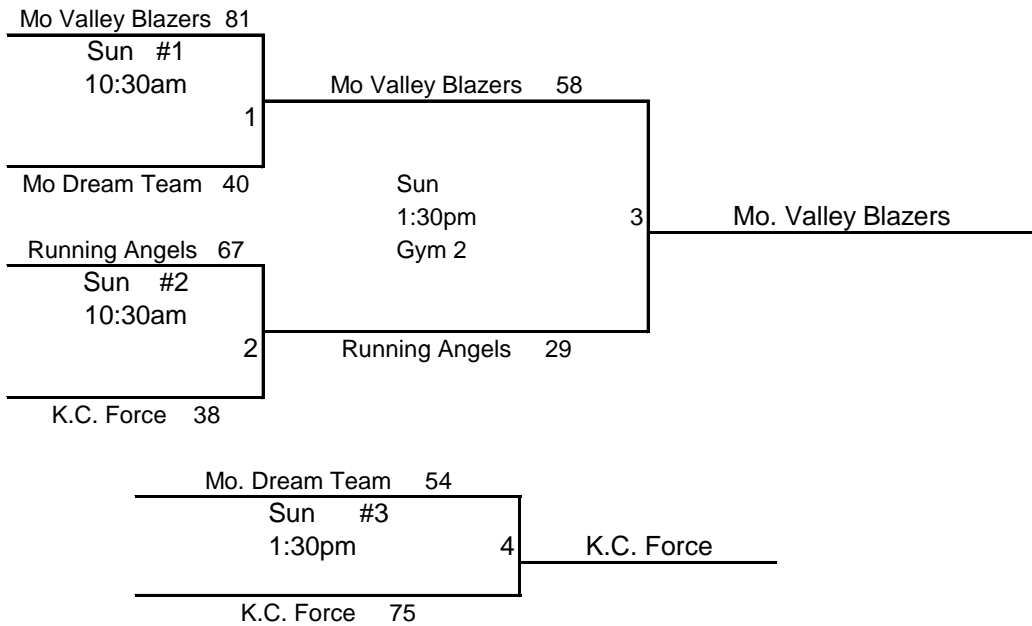

9th GRADE		1	2	3	4	W	L	PTS	POS
1	Missouri Dream Team		-13	-1	-13	0	3		4
2	Mo. Valley Blazers	13		13	13	3	0		1
3	K.C. Force	1	-13		-5	1	2		3
4	Running Angels (7) NQ	13	-13	5		2	1		2

DAY	TIME	GYM	DAY	TIME	GYM	DAY	TIME	GYM
Sat	12:45pm	3	Sat	12:45pm	4	Sat	3:15pm	3
1	vs	2	3	vs	4	1	vs	3
21	—	78	60	—	65	35	—	36

DAY	TIME	GYM	DAY	TIME	GYM	DAY	TIME	GYM
Sat	3:15pm	4	Sat	5:45 AM	1	Sat	5:45pm	2
2	vs	4	2	vs	3	4	vs	1
53	—	33	63	—	36	70	—	32

Gym Locations

- #1 - Fort Osage Varsity Gym
- #2 - Fort Osage Auxiliary Gym
- #3 - Osage Trail Middle School
- #4 - Fire Prairie Middle School