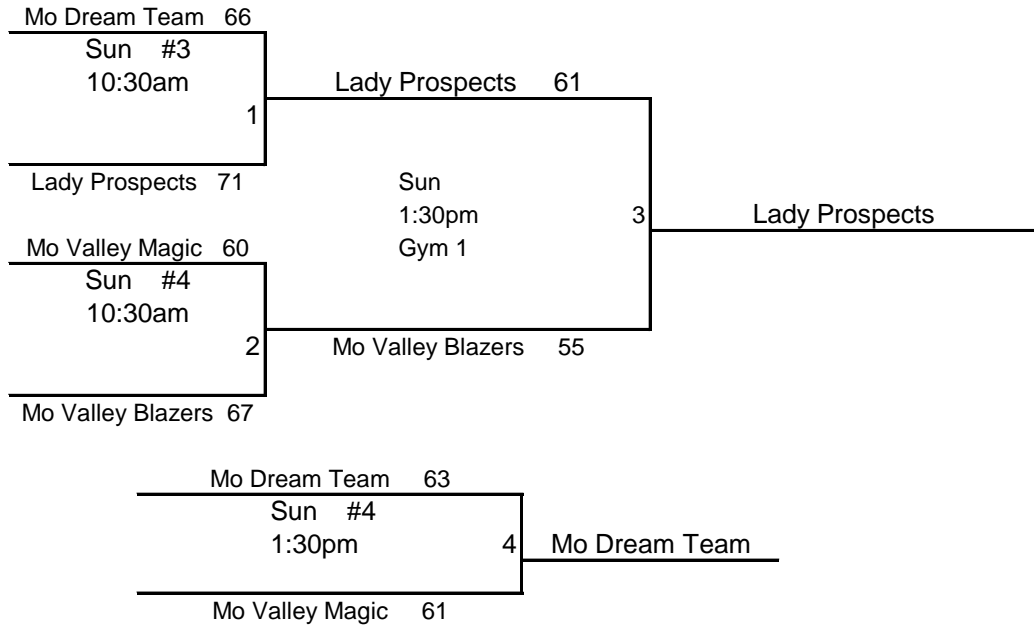

11th GRADE		1	2	3	4	W	L	PTS	POS
1	Mo Dream Team		6	-3	11	2	1	14	1
2	Lady Prospects	-6		-13	-13	0	3	-32	4
3	Mo. Valley Blazers	3	13		-7	2	1	9	3
4	Mo. Valley Magic (9) NQ	-11	13	7		2	1	9	2

3

DAY	TIME	GYM	DAY	TIME	GYM	DAY	TIME	GYM
Sat	2:00pm	3	Sat	2:00pm	4	Sat	4:30pm	1
1	vs	2	3	vs	4	1	vs	3
	—			—			—	

DAY	TIME	GYM	DAY	TIME	GYM	DAY	TIME	GYM
Sat	4:30pm	2	Sat	7:00;m	1	Sat	7:00pm	2
2	vs	4	2	vs	3	4	vs	1
	—			—			—	

Gym Locations

- #1 - Fort Osage Varsity Gym
- #2 - Fort Osage Auyxiliary Gym
- #3 - Osage Trail Middle School
- #4 - Fire Prairie Middle School