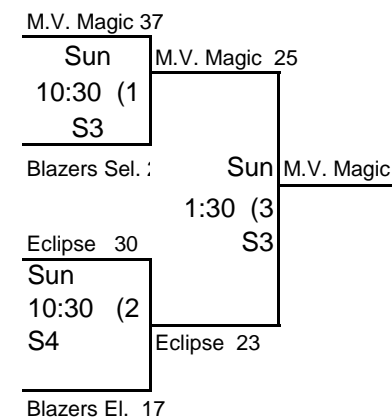

9 U Pool A		1	2	3	4	5	W	L	PTS	POS
1	Mo. Valley Blazer Elite		12	-13	-13		1	2		3
2	Mo. Valley Blazers Select	-12		-13	-13		0	3		4
3	Mo Valley Eclipse	13	13		-7		2	1		2
4	Mo. Valley Magic	13	13	7			3	0		1

DAY	TIME	GYM	DAY	TIME	GYM	DAY	TIME	GYM
Fri	7:00 PM	S2	Fri	8:30 PM	S2	Sat	12:00PM	1
1	vs	2	3	vs	4	1	vs	3
23	—	11	25	—	32	5	—	39

DAY	TIME	GYM	DAY	TIME	GYM	DAY	TIME	GYM
Sat	12:00PM	2	Sat	4:30PM	1	Sat	4:30PM	2
2	vs	4	2	vs	3	4	vs	1
6	—	50	2	—	52	36	—	2