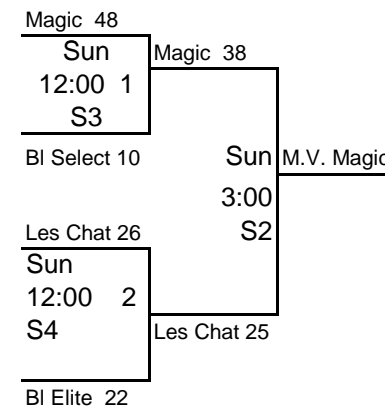

11 U Pool A		1	2	3	4	5	W	L	PTS	POS
1	Mo. Valley Blazers Elite		13	-3	-13		1	2		3
2	Mo. Valley Blazers Select	-13		-13	-13		0	3		4
3	Les Chats	3	13		-12		2	1		2
4	Mo. Valley Magic	13	13	12			3	0		1

DAY	TIME	GYM	DAY	TIME	GYM	DAY	TIME	GYM
Fri	7:00PM	1	Fri	8:30PM	1	Sat	10:30AM	5
1	vs	2	3	vs	4	1	vs	3
60	—	5	31	—	43	45	—	48

DAY	TIME	GYM	DAY	TIME	GYM	DAY	TIME	GYM
Sat	10:30AM	6	Sat	3:00PM	5	Sat	3:00PM	6
2	vs	4	2	vs	3	4	vs	1
5	—	57	10	—	50	48	—	34

**2008**  
**Fort Osage Super Regional**  
**11 & under Division**  
**March 28, 29 & 30**