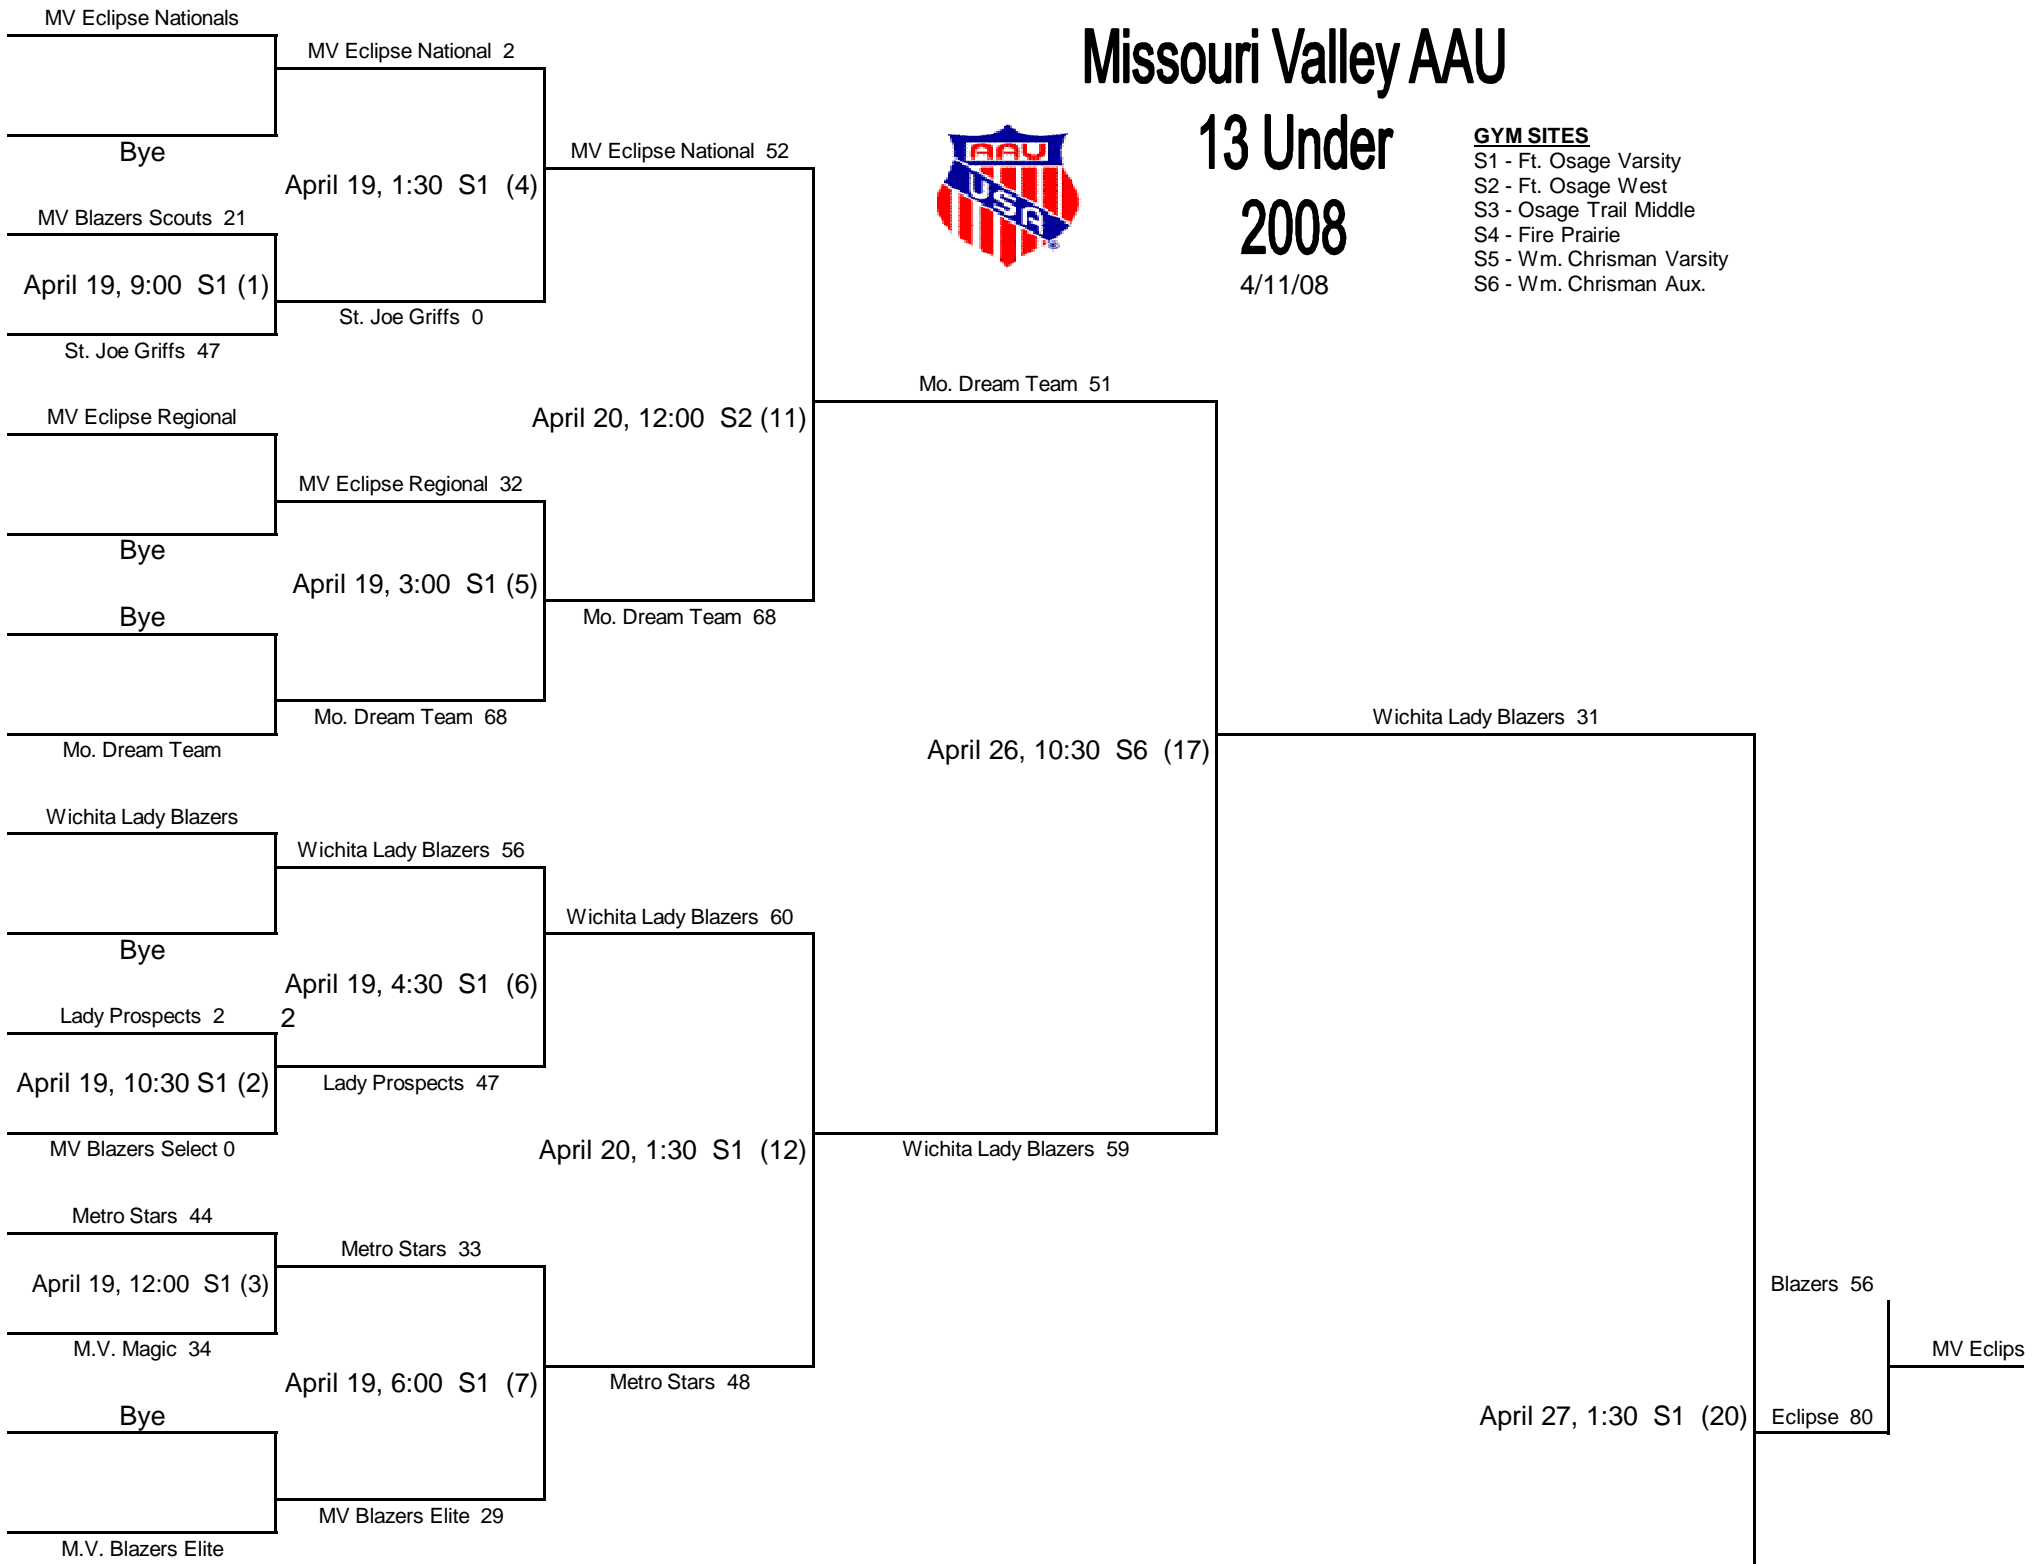

Missouri Valley AAU

13 Under

2008

4/11/08

GYM SITES

- S1 - Ft. Osage Varsity
- S2 - Ft. Osage West
- S3 - Osage Trail Middle
- S4 - Fire Prairie
- S5 - Wm. Chrisman Varsity
- S6 - Wm. Chrisman Aux.

Missouri Valley AAU

13 Under 2008

GYM SITES

- S1 - Ft. Osage Varsity
- S2 - Ft. Osage West
- S3 - Osage Trail Middle
- S4 - Fire Prairie
- S5 - W.m. Chrisman Varsity
- S6 - W.m. Chrisman Aux.

—