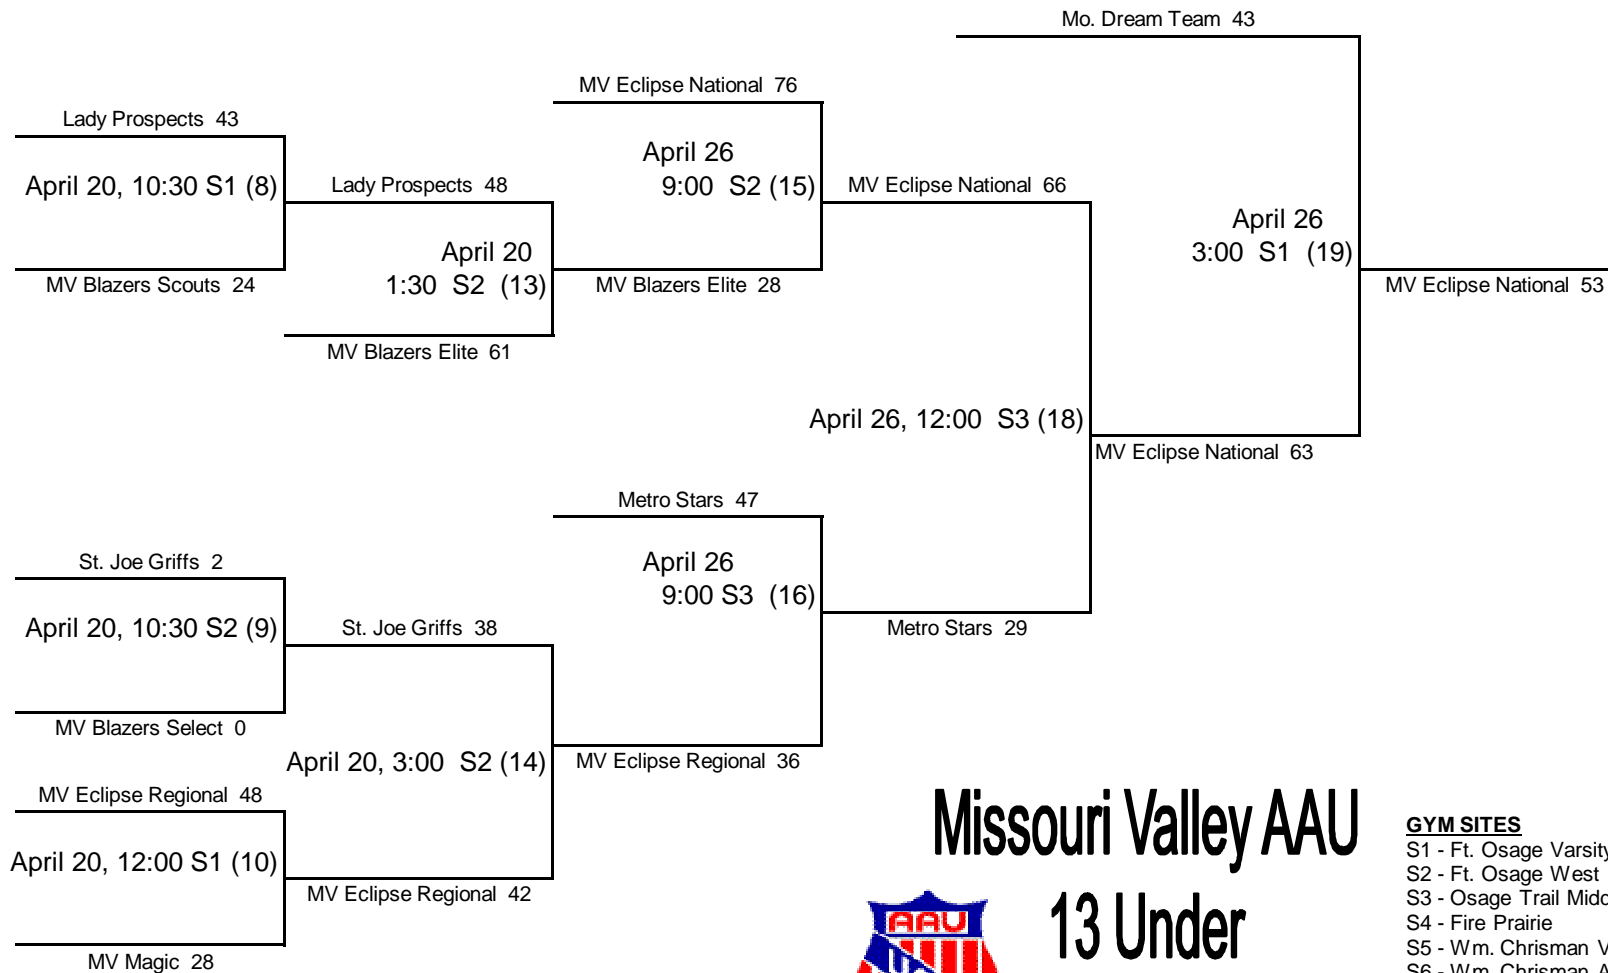

Missouri Valley AAU

13 Under

2008

4/11/08

GYM SITES

- S1 - Ft. Osage Varsity
- S2 - Ft. Osage West
- S3 - Osage Trail Middle
- S4 - Fire Prairie
- S5 - Wm. Chrisman Varsity
- S6 - Wm. Chrisman Aux.

Missouri Valley AAU

13 Under 2008

GYM SITES

- S1 - Ft. Osage Varsity
- S2 - Ft. Osage West
- S3 - Osage Trail Middle
- S4 - Fire Prairie
- S5 - W.m. Chrisman Varsity
- S6 - W.m. Chrisman Aux.

—