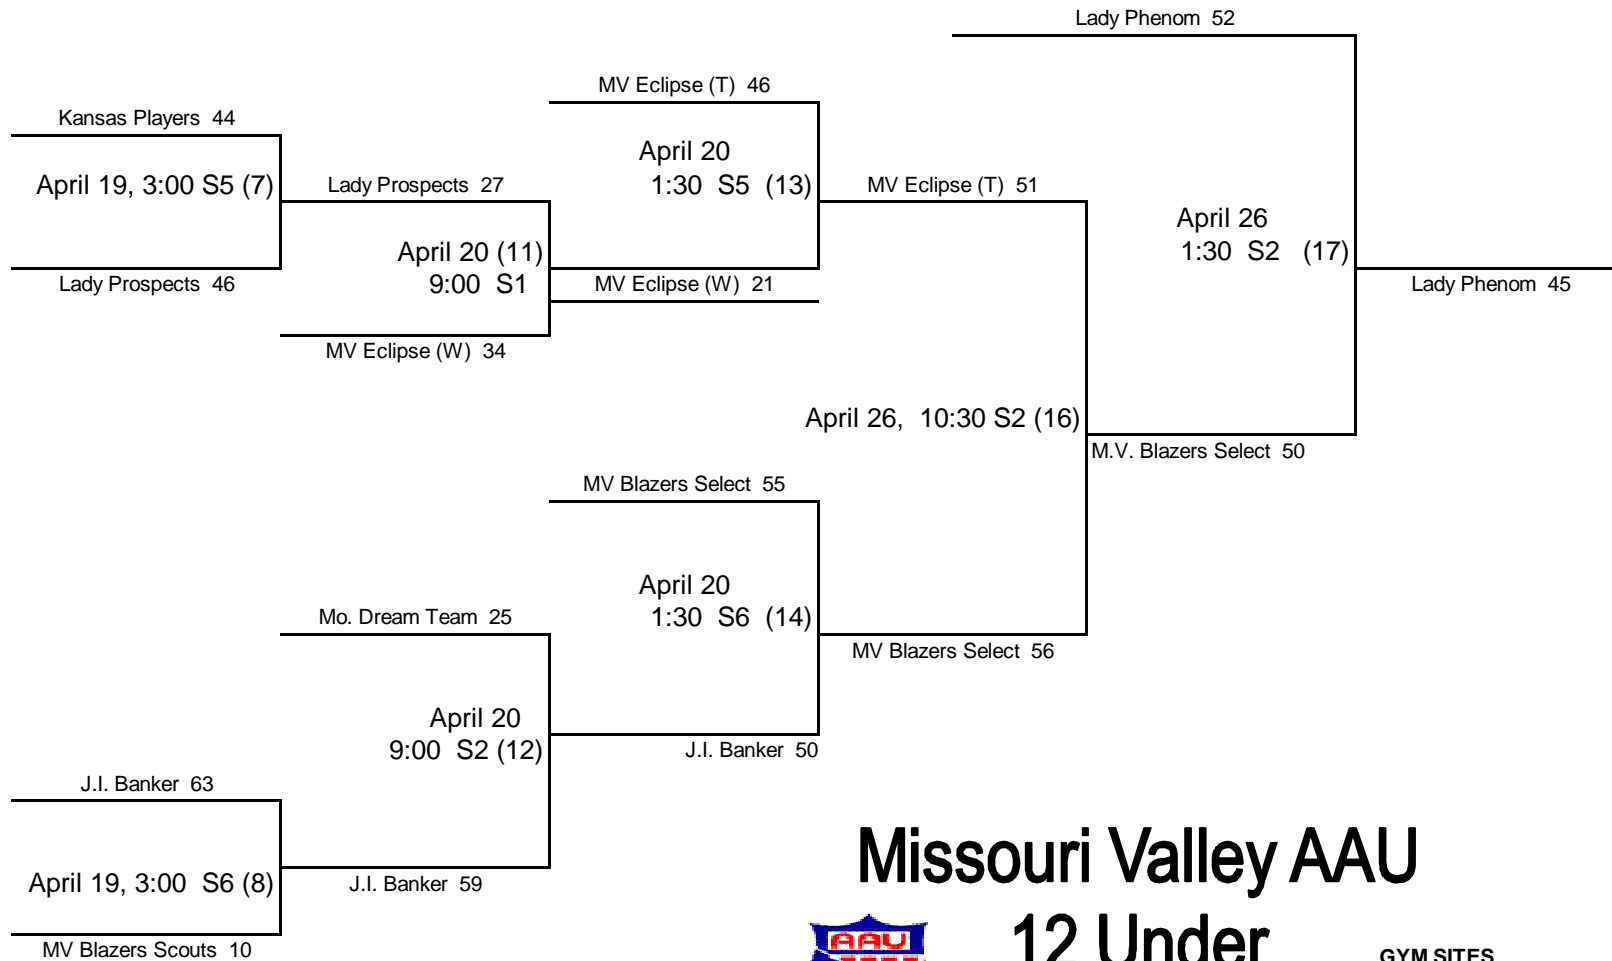

Missouri Valley AAU

12 Under

2008

4/11/08

GYM SITES

- S1 - Ft. Osage Varsity
- S2 - Ft. Osage West
- S3 - Osage Trail Middle
- S4 - Fire Prairie
- S5 - Wm. Chrisman Varsity
- S6 - Wm. Chrisman Aux.