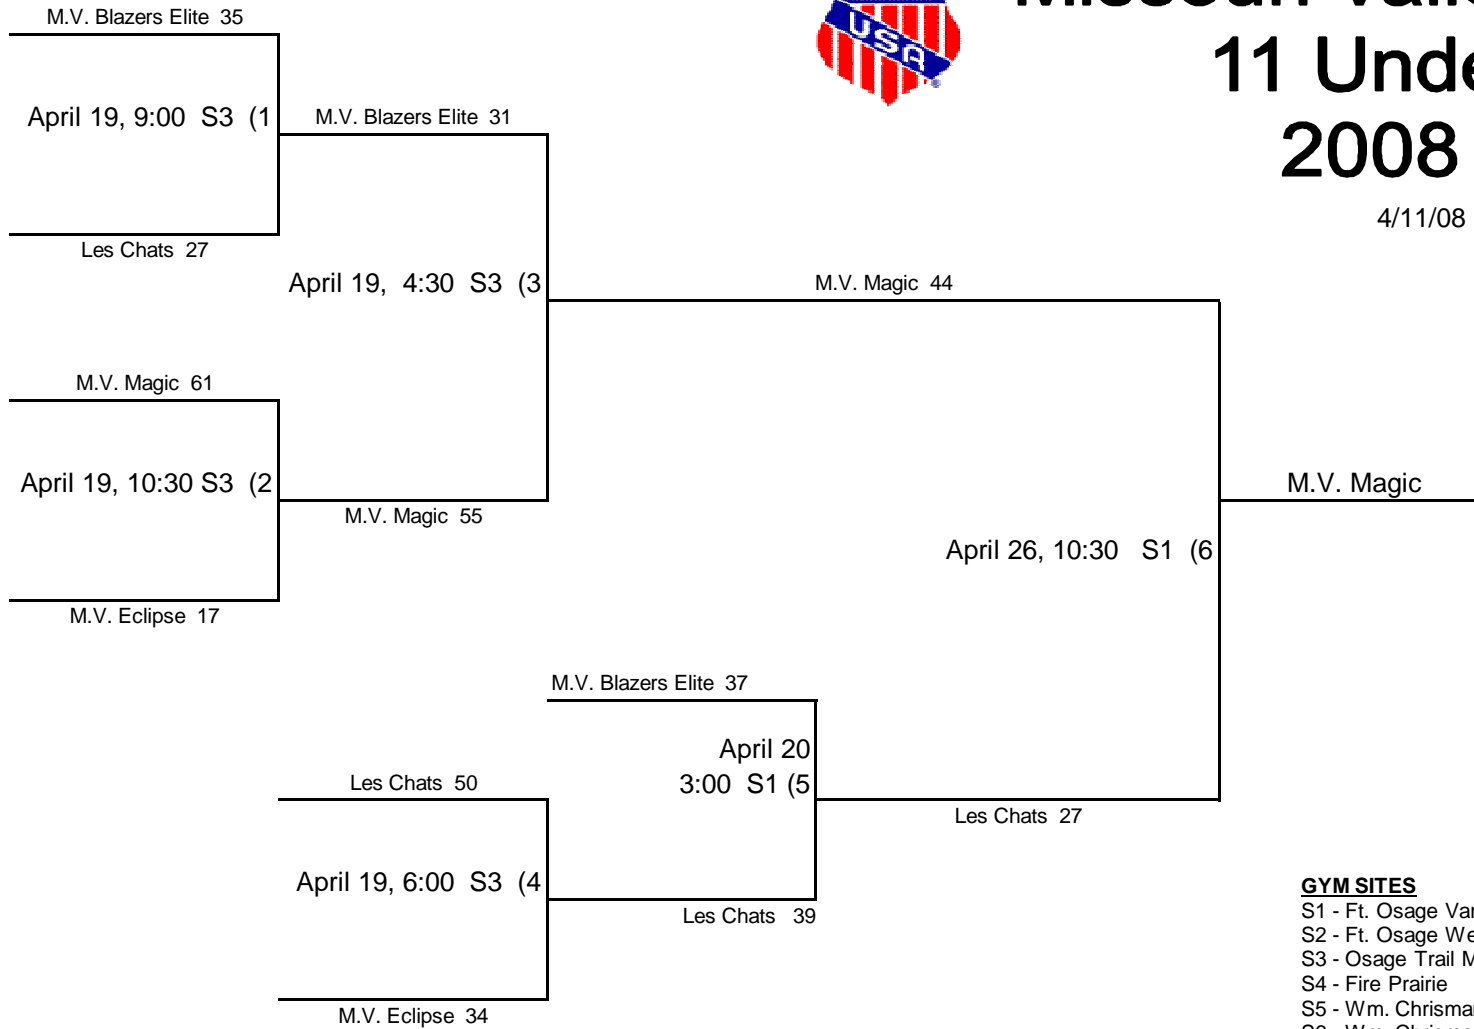

# Missouri Valley AAU 11 Under 2008

4/11/08

- GYM SITES**  
 S1 - Ft. Osage Varsity  
 S2 - Ft. Osage West  
 S3 - Osage Trail Middle  
 S4 - Fire Prairie  
 S5 - Wm. Chrisman Varsity  
 S6 - Wm. Chrisman Aux.